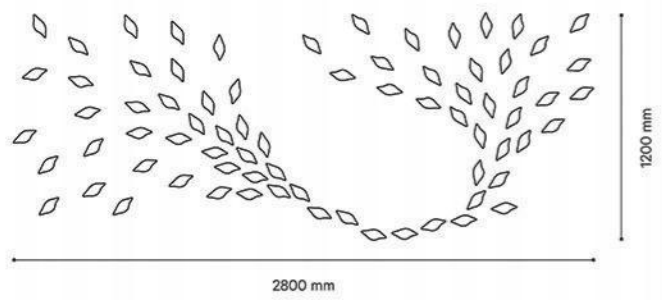

Item No. 18921-D1200

THE DESIGN PRESENTS THE BEAUTY OF THE SQUARE INCH, UPGRADES THE ENJOYMENT OF LIVING, AND MAKES ALL THE BEAUTY INTERLINKED.

Item No. 1771104
Size:17850*4000*3680mm

Item No.1904101
Size:L2800*W800mm