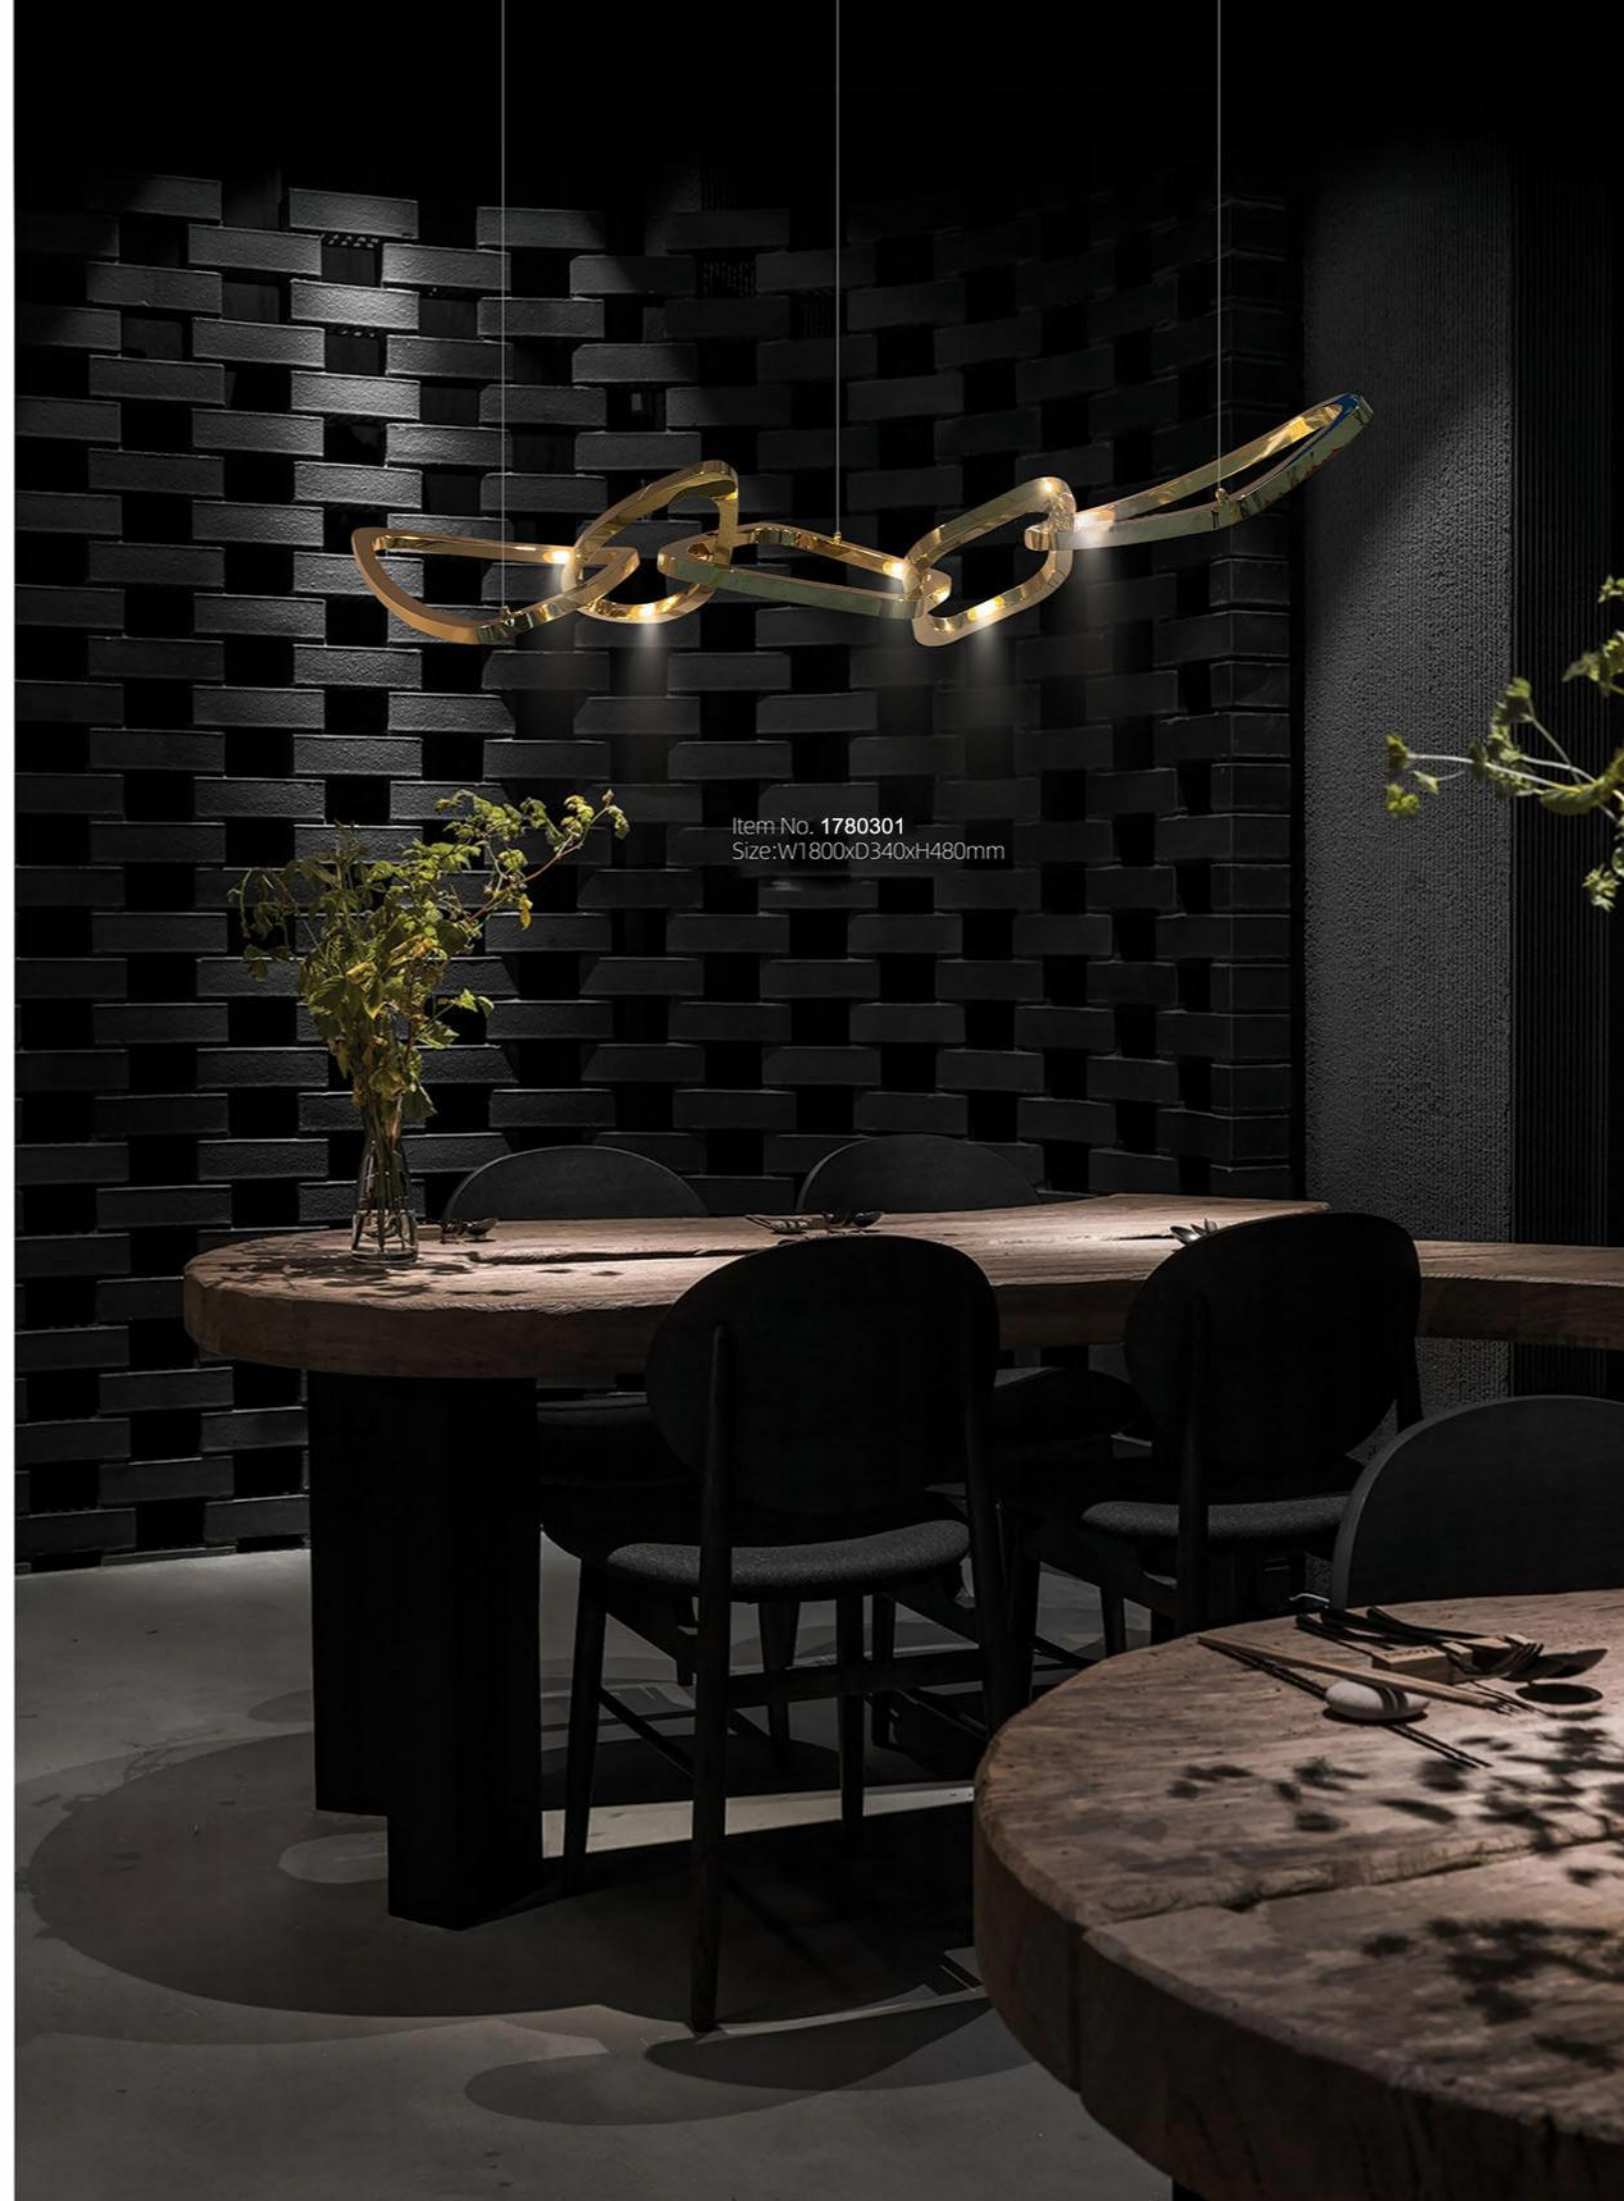

Black

White

Blue

Beige

light purple

Purple

Item No. 1707419
Size:L1200mm

Item No. 1780301
Size:W1800xD340xH480mm