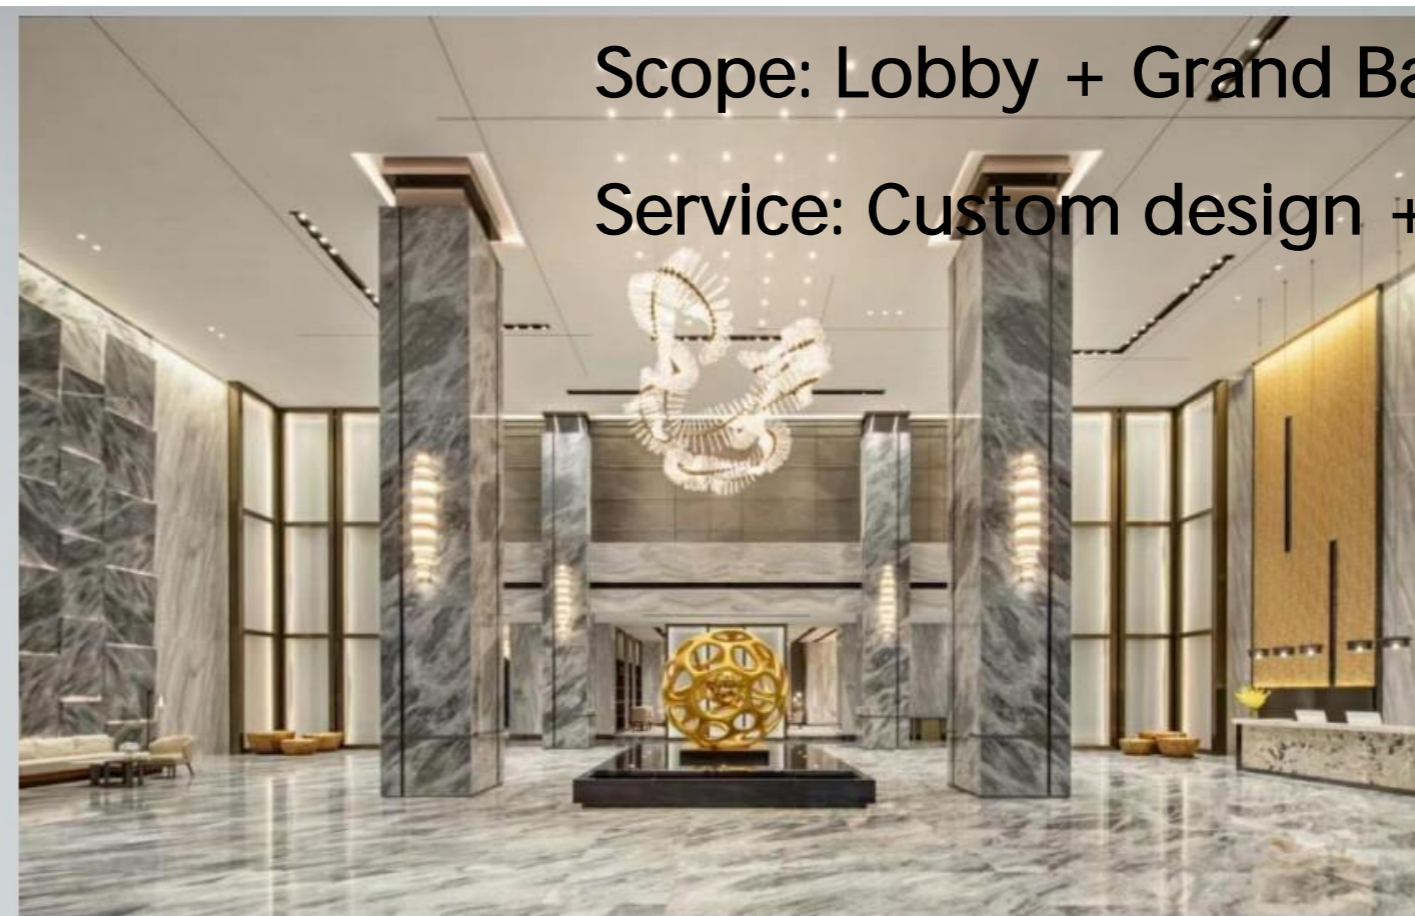

Project Name: Wyndham Garden

Location:

Scope: Lobby + Grand Ballroom

Service: Custom design + production