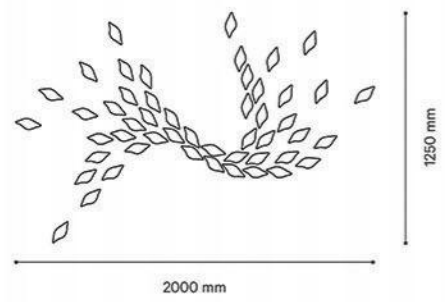

Item No. 18921-D1200

THE DESIGN PRESENTS THE BEAUTY OF THE SQUARE INCH, UPGRADES THE ENJOYMENT OF LIVING, AND MAKES ALL THE BEAUTY INTERLINKED.

Item No. 1771104
Size:17850*4000*3680mm

Item No.1904101
Size:L2800*W800mm