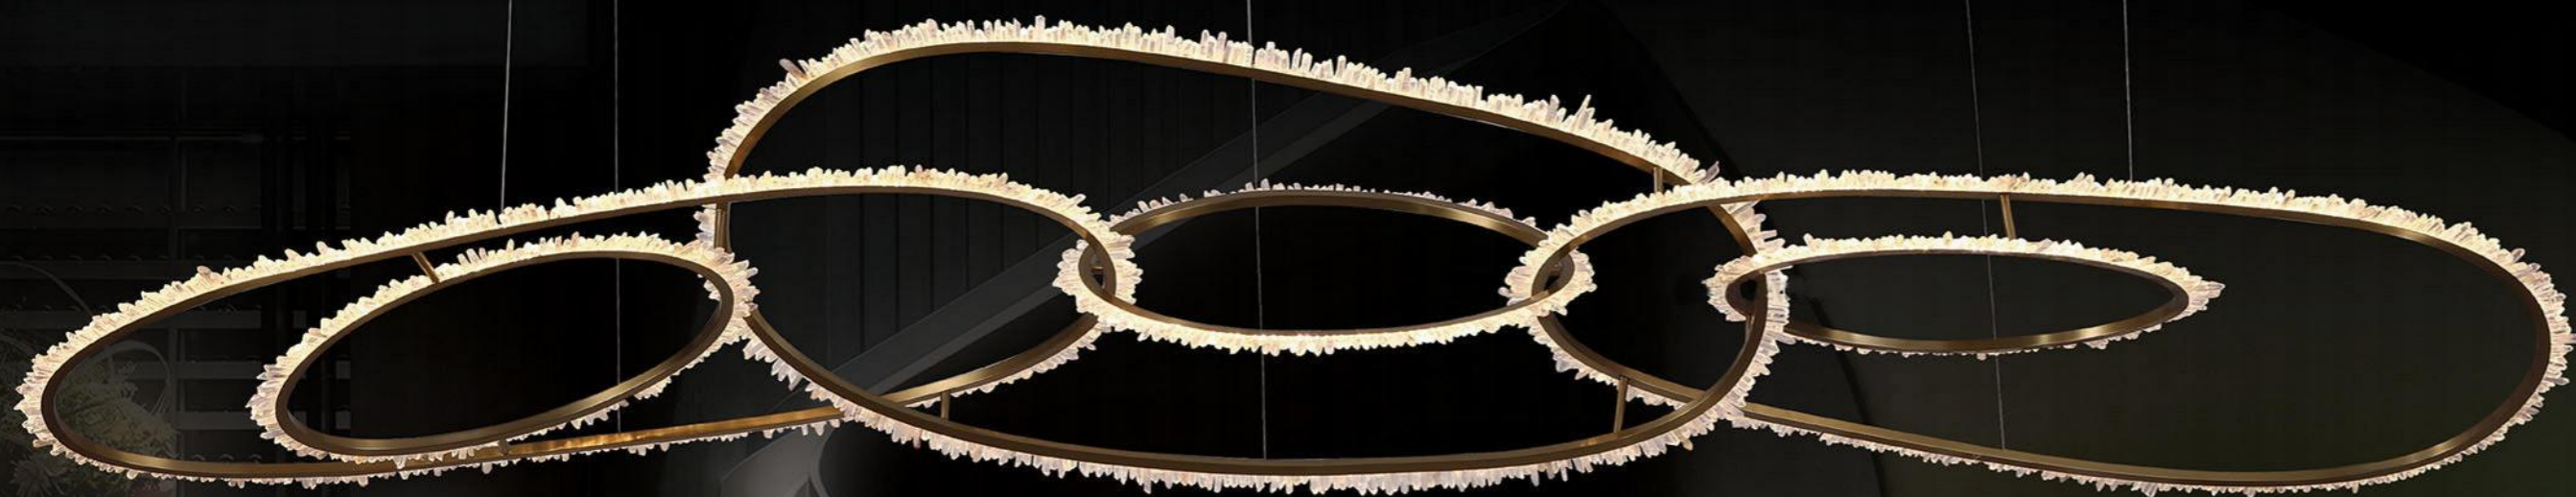

Item No. 14070
Size: 3000*650mm